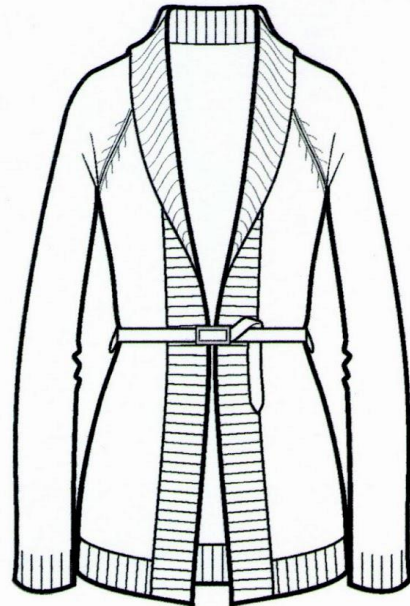

Style No: D7-689NG	Customer: Versace	Brand lbl: Blue Navy	Issue Date: 17-Apr-16
Collection: summer 2017	Factory: Jacket	Material: Available Quality	Sample ID: 244
Sample Type: Advertising Samples	Handle By: Lowerence Gates	Finishing: stonewash	Due Date: 27-Apr-16

Description: French terry weaved plaid wash towel

Measurement Point	INCH	Tol +/-	XXS	XS	S	M	L	XL	XXL
Back Rise Curve		1.15	1.234	12.75	13	13.25	13.5	13.75	14
Neck Opening straight		1/16	12	13.25	14.25	15.25	16.25	17	17
back pocket length		1/2	12	13	14	8	8	8	8
Neck Opening straight		18	19	19	20	21	9	9	9
Bottom Opening		1	11	12	13	14	15	99.995	99-11/96

Material, Trims Description	YY	Color	Placement
Printed Colour Label Code 1050 main, care style se	123.45		
Printed Colour Label Code 1050 main, care style se	123.45		
Magic Velco match colour coating brushing 27 size	1		
pure organic prima cotton fiber 30% long stable co	121.234		
Silk lining 200mm lining trim fabric2	1		
Cotton lawn semi-bleached 40s patch fabric3	1.234		
100% cotton 108D x 70D 100% 120gm80*4	0		
100% eygptian cotton 180's 80 x 80 100% acrylic 12	0		

Sample ID. 244
Request Date 17-Apr-16
Product ID 145
Style No D7-689NG
Reference Terry
Collection summer 2017
Item Group Trousers
Description French terry weaved plaid wash towel
Material 30% cotton 70% organic coton prima
Finishing stonewash
Sample Status Just Request
Sample Type Advertising Samples
Due Date 27-Apr-16
Material Available Quality
Customer Versace De Company
Company Knit - Fine Guage Knitting Limited.
Merchandiser Lowerence Gates
Sample factory Hoi Ming Knitting Garment Ltd.
Factory sales sales girl
Brand Label Blue Navy
Closure 32 inch YKK metal zip
Lining 110mm x 650mm
Interlining fusible 3M interlining
Stitching top, double needle, overlock overall