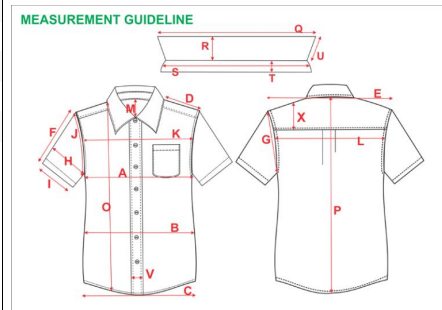

Sample ID. 243
Request Date 15-Jul-24
Product ID 145
Style No Shirt-style-no
Reference Design model no
Collection summer 2026
Item Group Trousers
Description French terry weaved plaid wash towel
Material 30% cotton 70% wool and rabbit hair
Finishing stonewash
Sample Status Just Request
Sample Type Counter Sample
Due Date 26-Aug-24
Material Available Quality
Merchandiser Lowerence Gates
Sample factory Hoi Ming Knitting Garment Ltd
Factory sales sample factory salesman
Brand Label Old Navy
Closure 32 inch YKK metal zip
Lining 110mm x 650mm
Interlining fusible 3M interlining
Stitching top, double needle, overlock overall

Sample Colour	Remarks	Size	Qty. (Pcs)
any color	office keep	Medium	3
bulk color	factory reference	Small	2
size set	customer spec check	X small	3
size set	customer spec check	small	3
size set	customer spec check	medium	4
size set	customer spec check	large	3
size set	customer spec check	X large	3
			21

Label Details
Blue Navy
main label
care label
size label
logo hangtag

Content
100% fabric 1.08%
Natural Dyes 0.35% Color Additive
這軟體多語種, 能同時輸入任一種語言
这软件多语种, 能同时输入任一种语言

Technical
woven wash towel with plaid pattern weaved.
3 piece set with different sizes. On Tin,
Tea cloth, washing towel and bath towel.
Blended fiber with stain proof coating.
新保安功能已經全面加入并發揮效率

Logo, Prints, Embroidery, Applique, Trims
main label logo
Printed and embroidered
7 color printed

Washing, Finishing, Dyeing, Coating
stonewash
90C water cultivating
50C water softener dipping
small stone below 5cm diameter