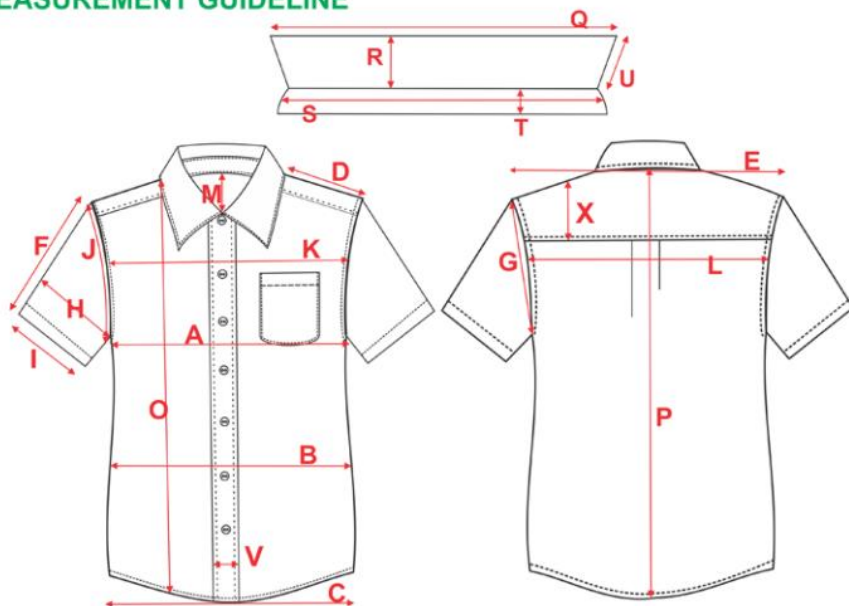

**MEASUREMENT GUIDELINE**

Material, Trims Description	YY	Color	Placement
Printed Colour Label Code 1050 main, care style se	2	DTM	front
Printed Colour Label Code 1050 main, care style se	2	DTM	back
Magic Velco match colour coating brushing 27 size	1	DTM	sleeve
pure organic prima cotton fiber 30% long stable co	2	DTM	cuff
Silk lining 200mm lining trim fabric2	1	Bulk	collar
Cotton lawn semi-bleached 40s patch fabric3	3	Bulk	cuff opening
100% cotton 108D x 70D 100% 120gm80"4	1	any color	chest
100% eygptian cotton 180's 80 x 80 100% acrylic 12	1	any color	hem
Magic Velco 4 " DTM	1	5"	woven jaquard
Leather Patch Metal	1	10inch	centre fornt
leather patch main label	1	12Ligne	真的很好賣
Leather Main 12"	1	24L	18 inch width
Leather Engraved Tape	2	12nm	5 inch x 3 in